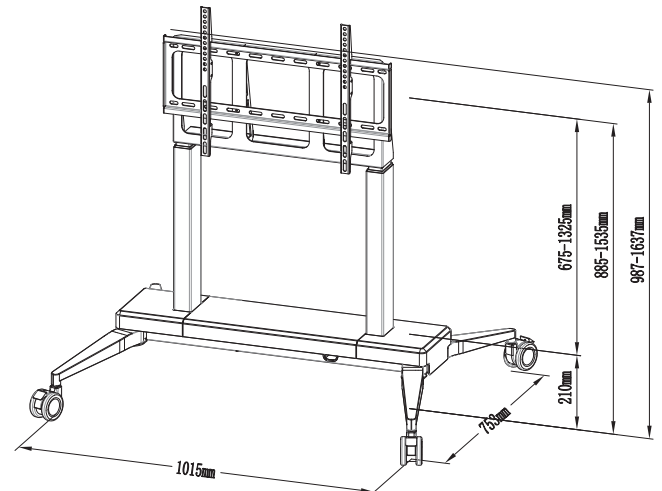

QTS107

MOST
32"-70"
MAX VESA 600x400

RATED
80kg/176lbs

**Three Times
Strength
Tested**

VESA
Compatible

200x200 400x200 300x300
400x400 600x400

- Motorised height adjustment with remote control or through Bluetooth with App.
- Heavy duty 4 inch castor wheels
- Height adjustable from 885mm – 1535mm

Q-Tee offers the most comprehensive range of brackets and mounts for LED / LCD / OLED and Plasma Displays. Our products are engineered to the highest quality and designed to fit VESA and Non-VESA standards to make installations quick and easy. Regardless of the application, Q-Tee has the solution to suit your requirements for both domestic and commercial applications.