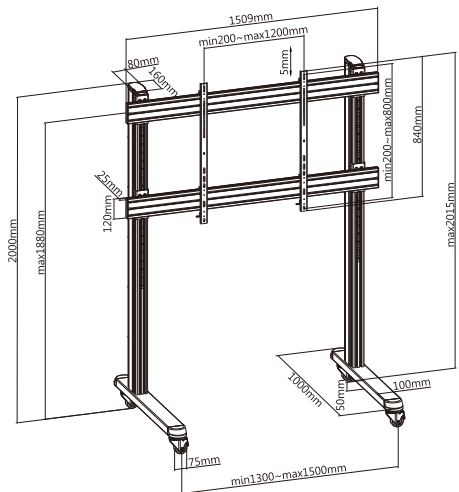

QTL09-812FW

MOST
70"-120"
MAX VESA 1200x800

RATED
150kg/330lbs

Four Times
Strength
Tested

VESA
Compatible

200x200 300x300 400x200 400x400
600x400 800x400 800x600 1000x600
1000x800 1200x600 1200x800

Q-Tee offers the most comprehensive range of brackets and mounts for LED / LCD / OLED and Plasma Displays. Our products are engineered to the highest quality and designed to fit VESA and Non-VESA standards to make installations quick and easy. Regardless of the application, Q-Tee has the solution to suit your requirements for both domestic and commercial applications.