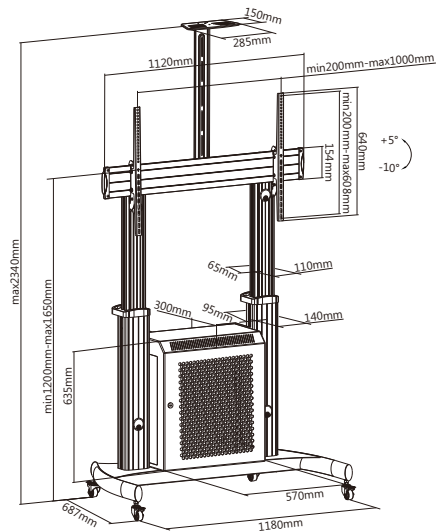

QTL07C-610TW

MOST
60"-100"
MAX VESA 1000x600

RATED
100kg/220lbs

Four Times
Strength
Tested

VESA
Compatible

400x400 600x400
800x400 800x600
900x600 1000x600

Q-Tee offers the most comprehensive range of brackets and mounts for LED / LCD / OLED and Plasma Displays. Our products are engineered to the highest quality and designed to fit VESA and Non-VESA standards to make installations quick and easy. Regardless of the application, Q-Tee has the solution to suit your requirements for both domestic and commercial applications.