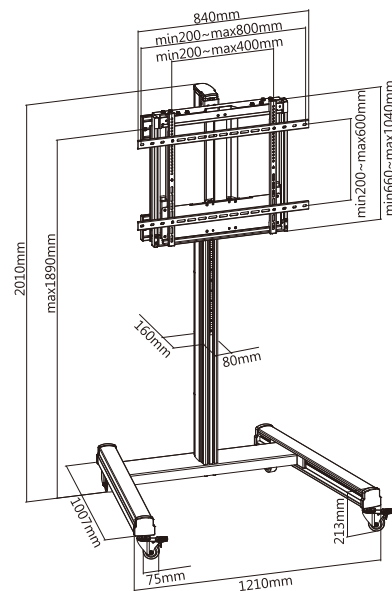

QTF09H-60FW

MOST
50"-75"
MAX VESA 800x600

RATED
40-60kg
88lbs-132lbs

Four Times
Strength
Tested

Direction Indicator

Cable Management

VESA
Compatible

200x200, 300x200, 400x200,
300x300, 400x300, 400x400,
600x400, 800x400, 800x600

Q-Tee offers the most comprehensive range of brackets and mounts for LED / LCD / OLED and Plasma Displays. Our products are engineered to the highest quality and designed to fit VESA and Non-VESA standards to make installations quick and easy. Regardless of the application, Q-Tee has the solution to suit your requirements for both domestic and commercial applications.