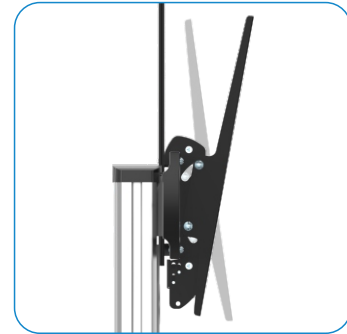

**QTD07C-46TW**

MOST  
**37"-60"**  
MAX VESA 600x400

RATED  
**50kg/110lbs**

Four Times  
Strength  
Tested

VESA  
Compatible

200x200 300x200  
300x300 400x200  
400x300 400x400 600x400

Q-Tee offers the most comprehensive range of brackets and mounts for LED / LCD / OLED and Plasma Displays. Our products are engineered to the highest quality and designed to fit VESA and Non-VESA standards to make installations quick and easy. Regardless of the application, Q-Tee has the solution to suit your requirements for both domestic and commercial applications.