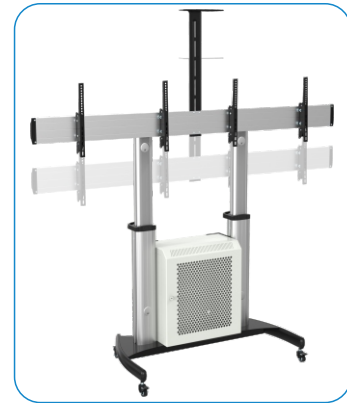

**QTD07C-46TW**

MOST  
**37"-60"**  
MAX VESA 600x400

RATED  
**50kg/110lbs**

Four Times  
Strength  
Tested

VESA  
Compatible

200x200 300x200  
300x300 400x200  
400x300 400x400 600x400

Q-Tee offers the most comprehensive range of brackets and mounts for LED / LCD / OLED and Plasma Displays. Our products are engineered to the highest quality and designed to fit VESA and Non-VESA standards to make installations quick and easy. Regardless of the application, Q-Tee has the solution to suit your requirements for both domestic and commercial applications.