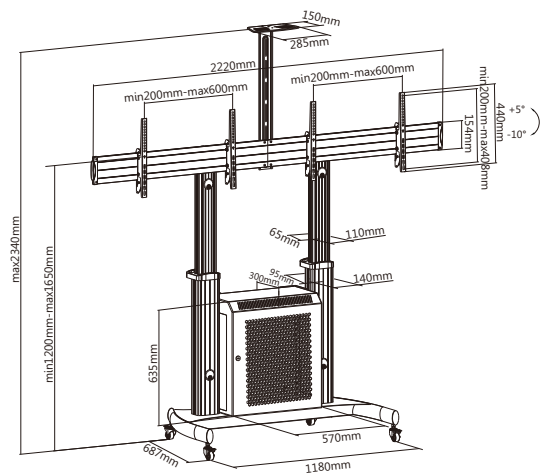

**QTD07C-46TW**

MOST  
**37"-60"**  
MAX VESA 600x400

RATED  
**50kg/110lbs**

Four Times  
Strength  
Tested

VESA  
Compatible

200x200 300x200  
300x300 400x200  
400x300 400x400 600x400

Q-Tee offers the most comprehensive range of brackets and mounts for LED / LCD / OLED and Plasma Displays. Our products are engineered to the highest quality and designed to fit VESA and Non-VESA standards to make installations quick and easy. Regardless of the application, Q-Tee has the solution to suit your requirements for both domestic and commercial applications.