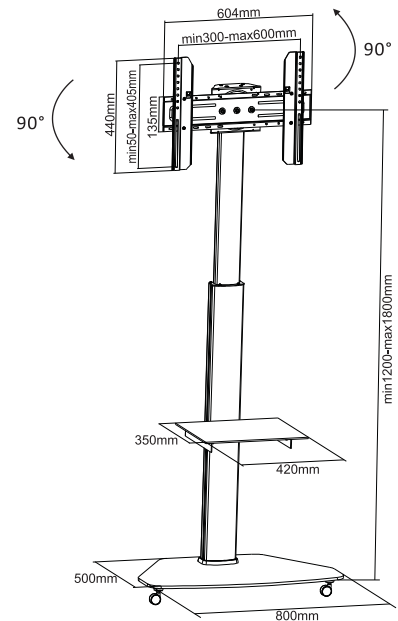

**QS01G**

MOST  
**37"-70"**  
MAX VESA 600x400

RATED  
**40kg/88lbs**

DVD  
**5kg/11lbs**

**0°-90°**

**6mm**

VESA  
Compatible

400x200, 300x300  
400x400, 600x400

Q-Tee offers the most comprehensive range of brackets and mounts for LED / LCD / OLED and Plasma Displays. Our products are engineered to the highest quality and designed to fit VESA and Non-VESA standards to make installations quick and easy. Regardless of the application, Q-Tee has the solution to suit your requirements for both domestic and commercial applications.