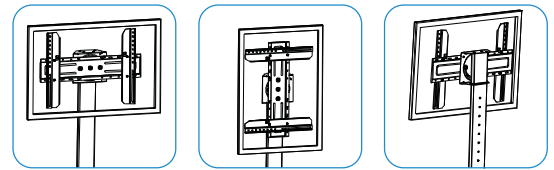

**QS01G**

MOST  
**37"-70"**  
MAX VESA 600x400

RATED  
**40kg/88lbs**

DVD  
**5kg/11lbs**

**0°-90°**

**6mm**

VESA  
Compatible

400x200, 300x300  
400x400, 600x400

Q-Tee offers the most comprehensive range of brackets and mounts for LED / LCD / OLED and Plasma Displays. Our products are engineered to the highest quality and designed to fit VESA and Non-VESA standards to make installations quick and easy. Regardless of the application, Q-Tee has the solution to suit your requirements for both domestic and commercial applications.