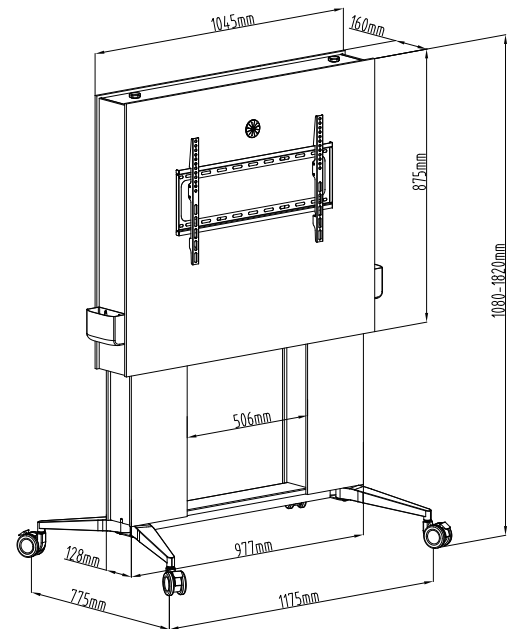

QMW101

MOST
32"-86"
MAX VESA 600x400

RATED
90kg/198lbs

**Three Times
Strength
Tested**

VESA
Compatible

200x200 400x200 300x300
400x400 600x400

- Motorised height adjustment with side control panel
- Heavy duty 4 inch castor wheels
- Height adjustable from 1080mm – 1820mm

Q-Tee offers the most comprehensive range of brackets and mounts for LED / LCD / OLED and Plasma Displays. Our products are engineered to the highest quality and designed to fit VESA and Non-VESA standards to make installations quick and easy. Regardless of the application, Q-Tee has the solution to suit your requirements for both domestic and commercial applications.