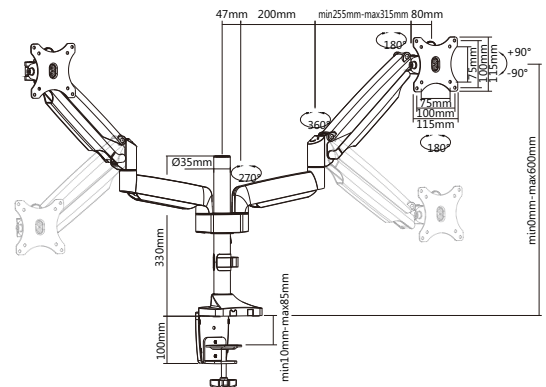

QDT-C024P

MOST
13"-32"
MAX VESA 100x100

RATED
1-9kg/2.2-19.8lbs

VESA
Compatible
75x75
100x100

Q-Tee offers the most comprehensive range of brackets and mounts for LED / LCD / OLED and Plasma Displays. Our products are engineered to the highest quality and designed to fit VESA and Non-VESA standards to make installations quick and easy. Regardless of the application, Q-Tee has the solution to suit your requirements for both domestic and commercial applications.