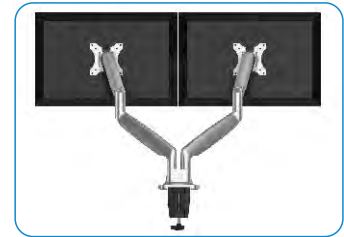

QDT-C024P

MOST
13"-32"
MAX VESA 100x100

RATED
1-9kg/2.2-19.8lbs

VESA
Compatible
75x75
100x100

Q-Tee offers the most comprehensive range of brackets and mounts for LED / LCD / OLED and Plasma Displays. Our products are engineered to the highest quality and designed to fit VESA and Non-VESA standards to make installations quick and easy. Regardless of the application, Q-Tee has the solution to suit your requirements for both domestic and commercial applications.