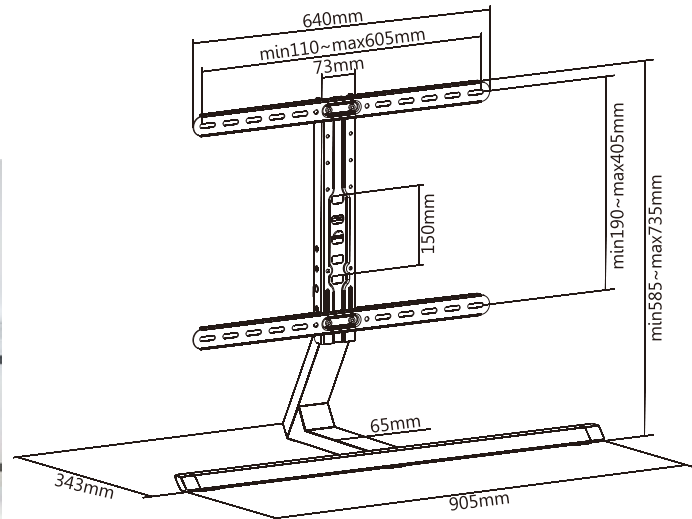

QDT03-18L

MOST
40"-75"
MAX VESA 600x400

RATED
40kg/88lbs

VESA
Compatible

200x200 300x200 300x300 400x200
400x300 400x400 600x400

Q-Tee offers the most comprehensive range of brackets and mounts for LED / LCD / OLED and Plasma Displays. Our products are engineered to the highest quality and designed to fit VESA and Non-VESA standards to make installations quick and easy. Regardless of the application, Q-Tee has the solution to suit your requirements for both domestic and commercial applications.