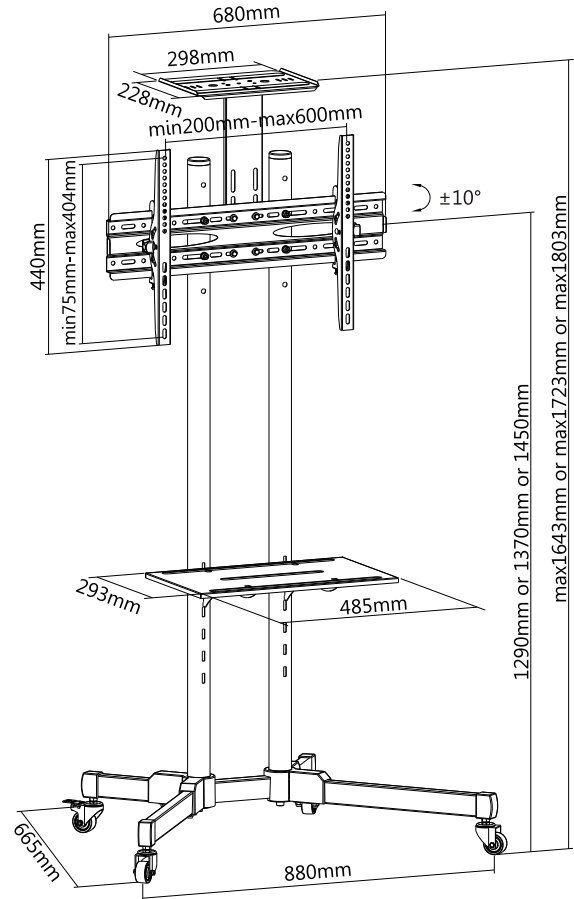

Q1028B

MOST
37"-70"
MAX VESA 600x400

TV
RATED
50kg/110lbs

DVD
RATED
10kg/22lbs

CAMERA
RATED
5kg/11lbs

Four Times
Strength
Tested

VESA
Compatible

200x200,400x200,
300x300,400x400,
600x400

+10° ~ -10°

Q-Tee offers the most comprehensive range of brackets and mounts for LED / LCD / OLED and Plasma Displays. Our products are engineered to the highest quality and designed to fit VESA and Non-VESA standards to make installations quick and easy. Regardless of the application, Q-Tee has the solution to suit your requirements for both domestic and commercial applications.