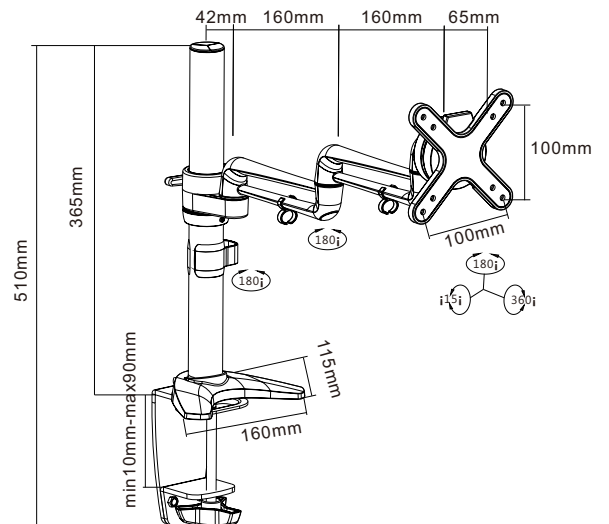

## LDC-T6N

MOST  
**13"-32"**  
MAX VESA 100x100

RATED  
1-9kg/2.2-19.8lbs

VESA  
Compatible  
75x75  
100x100

Q-Tee offers the most comprehensive range of brackets and mounts for LED / LCD / OLED and Plasma Displays. Our products are engineered to the highest quality and designed to fit VESA and Non-VESA standards to make installations quick and easy. Regardless of the application, Q-Tee has the solution to suit your requirements for both domestic and commercial applications.