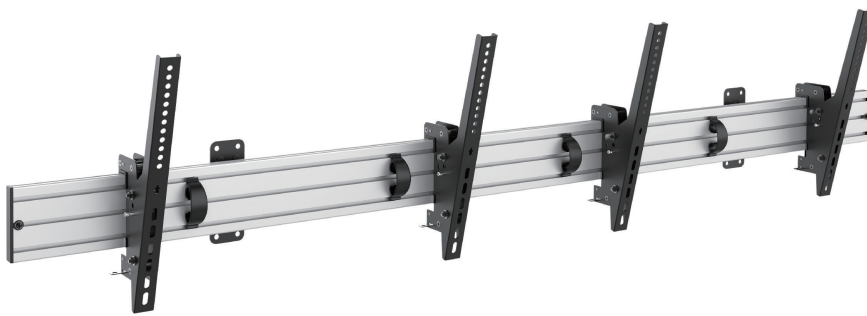

QVW10-246T

MOST
40"-55"
MAX VESA 600x400

RATED
50kg/110lbs(x2)

142mm

Four Times
Strength
Tested

Direction Indicator

Cable Management

Anti-theft

VESA
Compatible

200x200, 400x200,
300x300, 400x400,
600x400

Fine Adjustments on Height

Tilt Range
0°/-5°/-10°/-15°/-20°

Anti-theft Design
perfect for public area
(padlock required)

Q-Tee offers the most comprehensive range of brackets and mounts for LED / LCD / OLED and Plasma Displays. Our products are engineered to the highest quality and designed to fit VESA and Non-VESA standards to make installations quick and easy. Regardless of the application, Q-Tee has the solution to suit your requirements for both domestic and commercial applications.