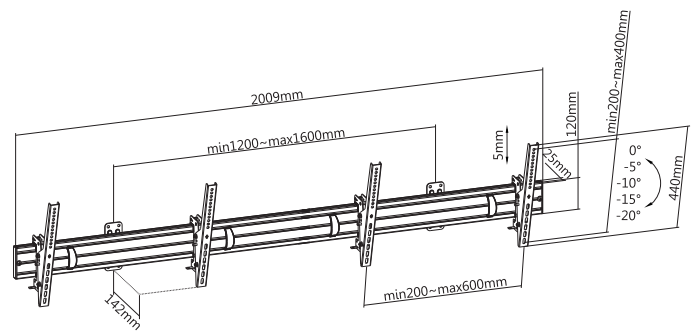

QVW10-246T

MOST
40"-55"
MAX VESA 600x400

RATED
50kg/110lbs(x2)

142mm

Four Times
Strength
Tested

Direction Indicator

Cable Management

Anti-theft

VESA
Compatible

200x200, 400x200,
300x300, 400x400,
600x400

Fine Adjustments on Height

Tilt Range
0°/-5°/-10°/-15°/-20°

Anti-theft Design
perfect for public area
(padlock required)

Q-Tee offers the most comprehensive range of brackets and mounts for LED / LCD / OLED and Plasma Displays. Our products are engineered to the highest quality and designed to fit VESA and Non-VESA standards to make installations quick and easy. Regardless of the application, Q-Tee has the solution to suit your requirements for both domestic and commercial applications.