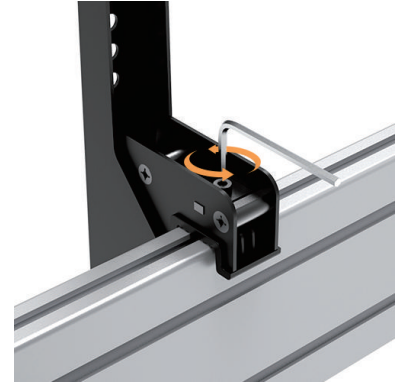

QVW10-246T

MOST
40"-55"
MAX VESA 600x400

RATED
50kg/110lbs(x2)

142mm

Four Times
Strength
Tested

Direction Indicator

Cable Management

Anti-theft

VESA
Compatible

200x200, 400x200,
300x300, 400x400,
600x400

Fine Adjustments on Height

Tilt Range
0°/-5°/-10°/-15°/-20°

Anti-theft Design
perfect for public area
(padlock required)

Q-Tee offers the most comprehensive range of brackets and mounts for LED / LCD / OLED and Plasma Displays. Our products are engineered to the highest quality and designed to fit VESA and Non-VESA standards to make installations quick and easy. Regardless of the application, Q-Tee has the solution to suit your requirements for both domestic and commercial applications.