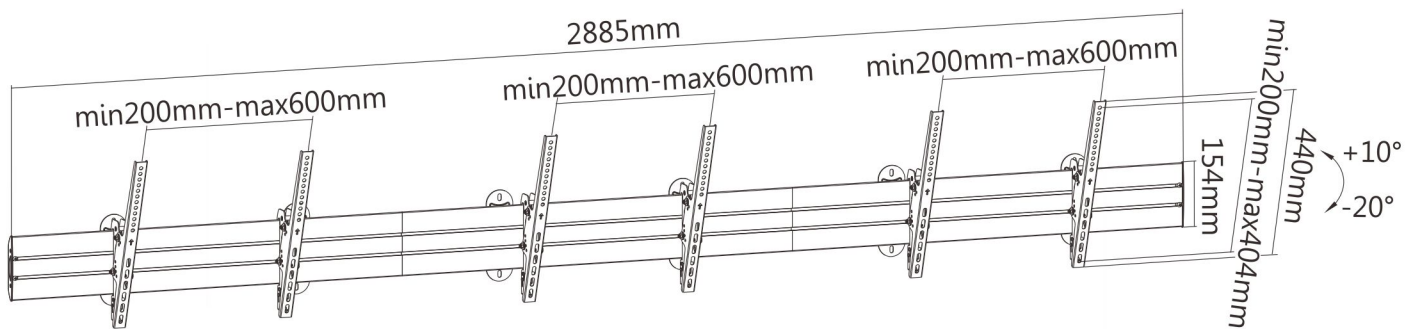

## QVW08-346T

MOST  
42"-50"  
MAX VESA 600x400

50kg/110lbs  
RATED

102mm

Four Times  
Strength  
Tested

VESA  
Compatible

200x200, 400x200, 300x300  
400x400, 600x400, 300x200  
400x300

+10°~-20°

Q-Tee offers the most comprehensive range of brackets and mounts for LED / LCD / OLED and Plasma Displays. Our products are engineered to the highest quality and designed to fit VESA and Non-VESA standards to make installations quick and easy. Regardless of the application, Q-Tee has the solution to suit your requirements for both domestic and commercial applications.