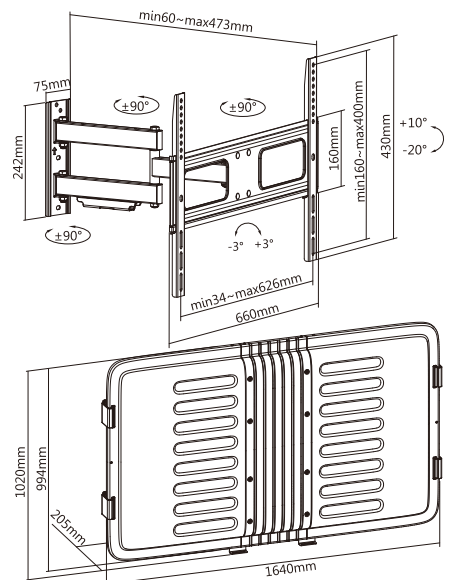

For most 40"-65" TVs

QWTE-65

MOST
40"-65"
MAX VESA 600x400

RATED
50kg/110lbs

HEIGHT
60-473mm

Three Times
Strength
Tested

Anti-theft

Direction Indicator

Cable Management

VESA
Compatible

200x200,300x200,
400x200,300x300,
400x300,400x400,
600x400

Q-Tee offers the most comprehensive range of brackets and mounts for LED / LCD / OLED and Plasma Displays. Our products are engineered to the highest quality and designed to fit VESA and Non-VESA standards to make installations quick and easy. Regardless of the application, Q-Tee has the solution to suit your requirements for both domestic and commercial applications.