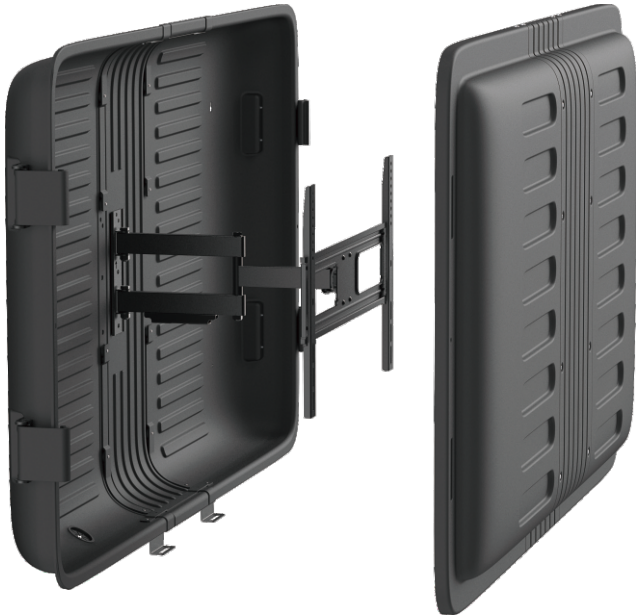

For most 40"-65" TVs

QWTE-65

MOST
40"-65"
MAX VESA 600x400

RATED
50kg/110lbs

HEIGHT
60-473mm

Three Times
Strength
Tested

Anti-theft

Direction Indicator

Cable Management

VESA
Compatible

200x200,300x200,
400x200,300x300,
400x300,400x400,
600x400

Q-Tee offers the most comprehensive range of brackets and mounts for LED / LCD / OLED and Plasma Displays. Our products are engineered to the highest quality and designed to fit VESA and Non-VESA standards to make installations quick and easy. Regardless of the application, Q-Tee has the solution to suit your requirements for both domestic and commercial applications.