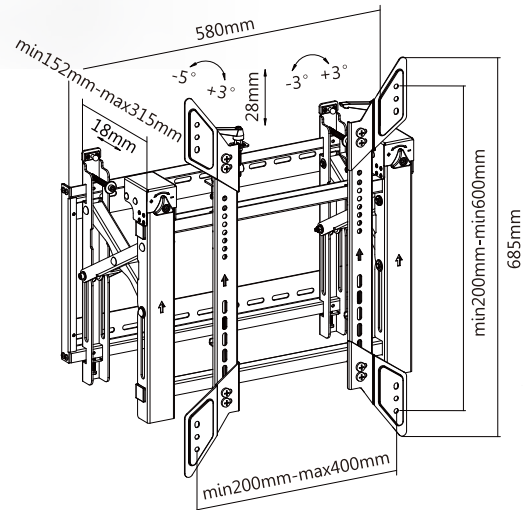

QW03-64T

MOST
45"-70"
MAX VESA 400x600

RATED
70kg/154lbs

152-315mm

Four Times
Strength
Tested

VESA
Compatible

200x200, 400x200
300x300, 400x400, 400x600

Anti-theft

RoHS

Q-Tee offers the most comprehensive range of brackets and mounts for LED / LCD / OLED and Plasma Displays. Our products are engineered to the highest quality and designed to fit VESA and Non-VESA standards to make installations quick and easy. Regardless of the application, Q-Tee has the solution to suit your requirements for both domestic and commercial applications.