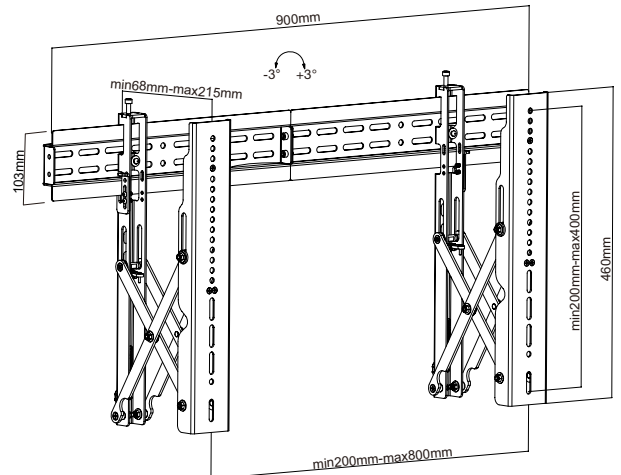

QW02-48T

MOST
37"-70"
MAX VESA 800x400

45kg/99lbs

68-215mm

Four Times
Strength
Tested

VESA
Compatible

200x200 300x300
400x200 400x400
600x400 800x400

Anti-theft

RoHS

Q-Tee offers the most comprehensive range of brackets and mounts for LED / LCD / OLED and Plasma Displays. Our products are engineered to the highest quality and designed to fit VESA and Non-VESA standards to make installations quick and easy. Regardless of the application, Q-Tee has the solution to suit your requirements for both domestic and commercial applications.