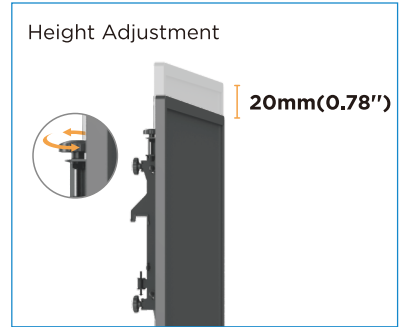

QVS02-446FW

MOST
45"-55"
MAX VESA: 600x400

RATED
50kg/110lbs(x4)

Four Times
Strength
Tested

Direction Indicator

Cable Management

VESA
Compatible

200x200 300x300
400x200 400x400
600x400

Q-Tee offers the most comprehensive range of brackets and mounts for LED / LCD / OLED and Plasma Displays. Our products are engineered to the highest quality and designed to fit VESA and Non-VESA standards to make installations quick and easy. Regardless of the application, Q-Tee has the solution to suit your requirements for both domestic and commercial applications.