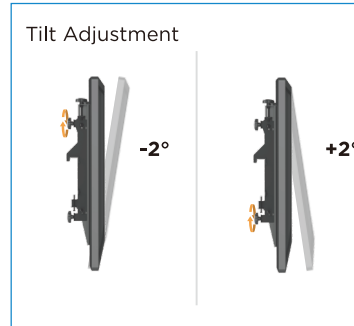

QVS02-446FW

MOST
45"-55"
MAX VESA: 600x400

RATED
50kg/110lbs(x4)

Four Times
Strength
Tested

Direction Indicator

Cable Management

VESA
Compatible

200x200 300x300
400x200 400x400
600x400

Q-Tee offers the most comprehensive range of brackets and mounts for LED / LCD / OLED and Plasma Displays. Our products are engineered to the highest quality and designed to fit VESA and Non-VESA standards to make installations quick and easy. Regardless of the application, Q-Tee has the solution to suit your requirements for both domestic and commercial applications.