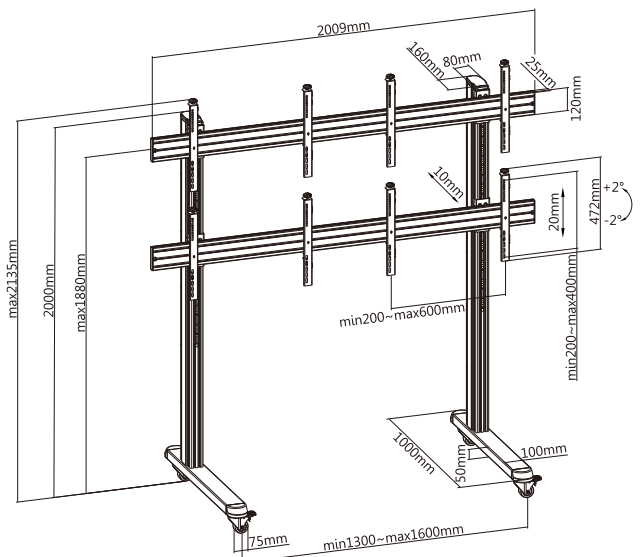

QVS02-446FW

MOST
45"-55"
MAX VESA: 600x400

RATED
50kg/110lbs(x4)

Four Times
Strength
Tested

Direction Indicator

Cable Management

VESA
Compatible

200x200 300x300
400x200 400x400
600x400

Q-Tee offers the most comprehensive range of brackets and mounts for LED / LCD / OLED and Plasma Displays. Our products are engineered to the highest quality and designed to fit VESA and Non-VESA standards to make installations quick and easy. Regardless of the application, Q-Tee has the solution to suit your requirements for both domestic and commercial applications.