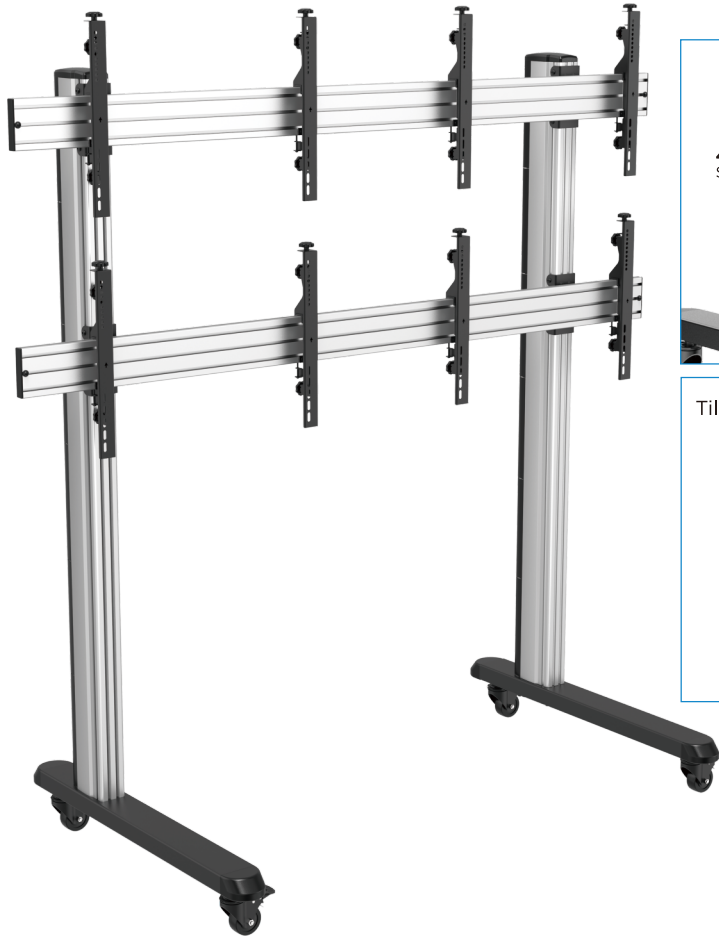

QVS02-446FW

MOST
45"-55"
MAX VESA: 600x400

RATED
50kg/110lbs(x4)

Four Times
Strength
Tested

Direction Indicator

Cable Management

VESA
Compatible

200x200 300x300
400x200 400x400
600x400

Q-Tee offers the most comprehensive range of brackets and mounts for LED / LCD / OLED and Plasma Displays. Our products are engineered to the highest quality and designed to fit VESA and Non-VESA standards to make installations quick and easy. Regardless of the application, Q-Tee has the solution to suit your requirements for both domestic and commercial applications.