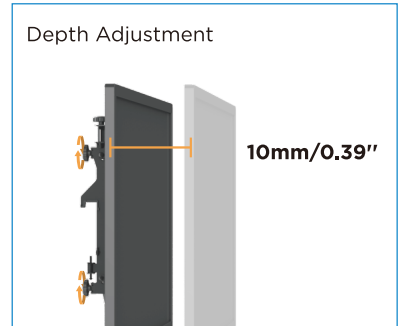

QVS02-446FW

MOST
45"-55"
MAX VESA: 600x400

RATED
50kg/110lbs(x4)

Four Times
Strength
Tested

Direction Indicator

Cable Management

VESA
Compatible

200x200 300x300
400x200 400x400
600x400

Q-Tee offers the most comprehensive range of brackets and mounts for LED / LCD / OLED and Plasma Displays. Our products are engineered to the highest quality and designed to fit VESA and Non-VESA standards to make installations quick and easy. Regardless of the application, Q-Tee has the solution to suit your requirements for both domestic and commercial applications.