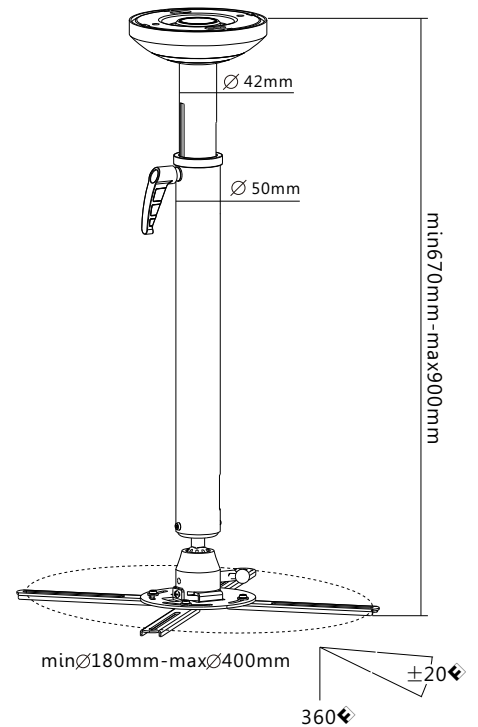

QRB-16-02M

Q-Tee offers the most comprehensive range of brackets and mounts for LED / LCD / OLED and Plasma Displays. Our products are engineered to the highest quality and designed to fit VESA and Non-VESA standards to make installations quick and easy. Regardless of the application, Q-Tee has the solution to suit your requirements for both domestic and commercial applications.