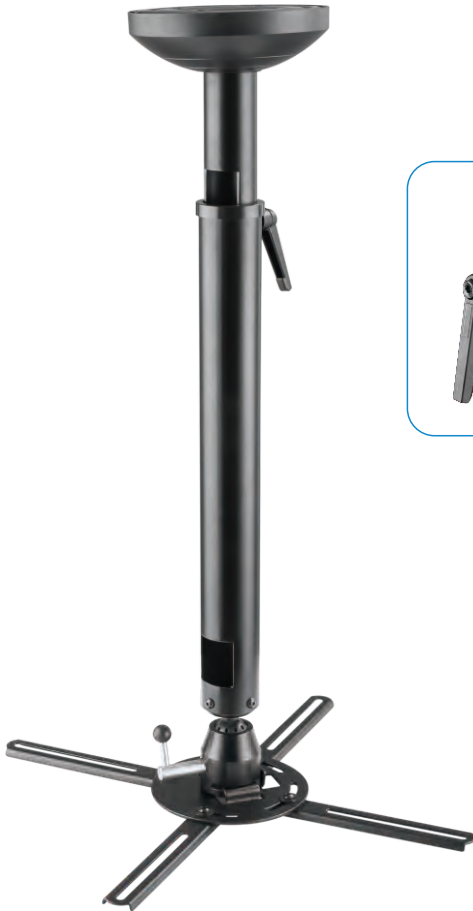

QRB-16-02M

Q-Tee offers the most comprehensive range of brackets and mounts for LED / LCD / OLED and Plasma Displays. Our products are engineered to the highest quality and designed to fit VESA and Non-VESA standards to make installations quick and easy. Regardless of the application, Q-Tee has the solution to suit your requirements for both domestic and commercial applications.