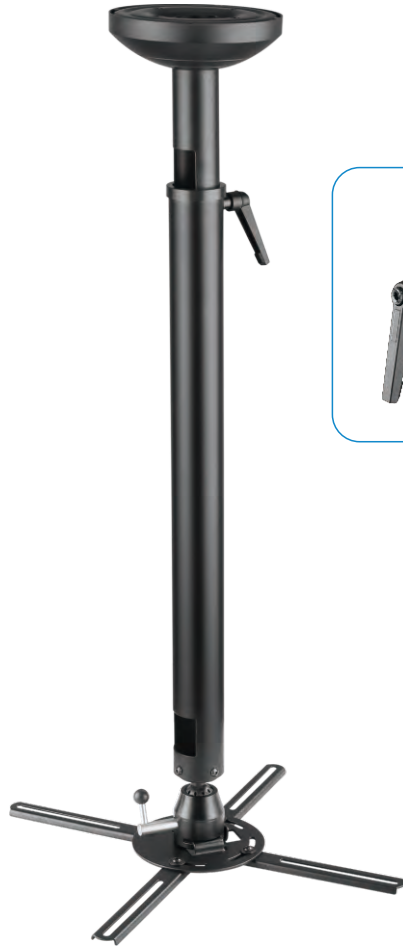

QRB-16-02L

Q-Tee offers the most comprehensive range of brackets and mounts for LED / LCD / OLED and Plasma Displays. Our products are engineered to the highest quality and designed to fit VESA and Non-VESA standards to make installations quick and easy. Regardless of the application, Q-Tee has the solution to suit your requirements for both domestic and commercial applications.