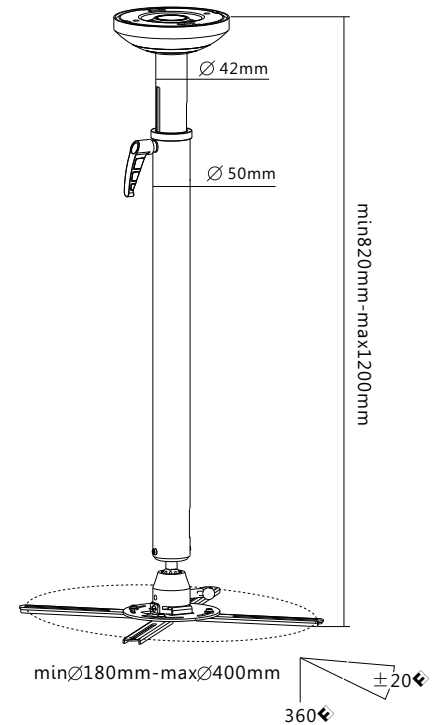

QRB-16-02L

Q-Tee offers the most comprehensive range of brackets and mounts for LED / LCD / OLED and Plasma Displays. Our products are engineered to the highest quality and designed to fit VESA and Non-VESA standards to make installations quick and easy. Regardless of the application, Q-Tee has the solution to suit your requirements for both domestic and commercial applications.