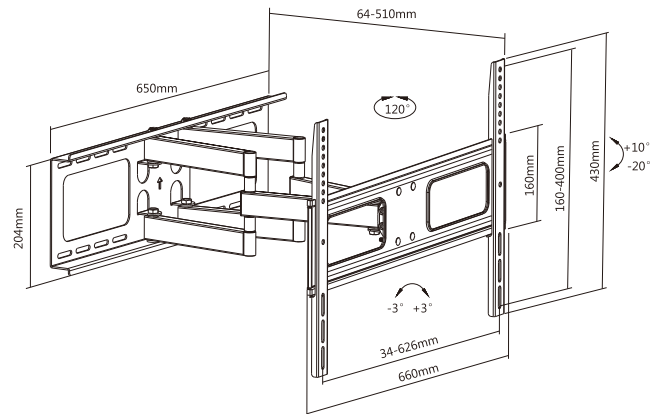

QPA36-466

MOST
40"-70"
MAX VESA 600x400

50kg/110lbs
RATED

64-510mm

Three Times
Strength
Tested

VESA
Compatible

200x200, 400x200
300x300, 400x400, 600x400

+3°~-3°

+60°~-60°

-20°~+10°

Q-Tee offers the most comprehensive range of brackets and mounts for LED / LCD / OLED and Plasma Displays. Our products are engineered to the highest quality and designed to fit VESA and Non-VESA standards to make installations quick and easy. Regardless of the application, Q-Tee has the solution to suit your requirements for both domestic and commercial applications.