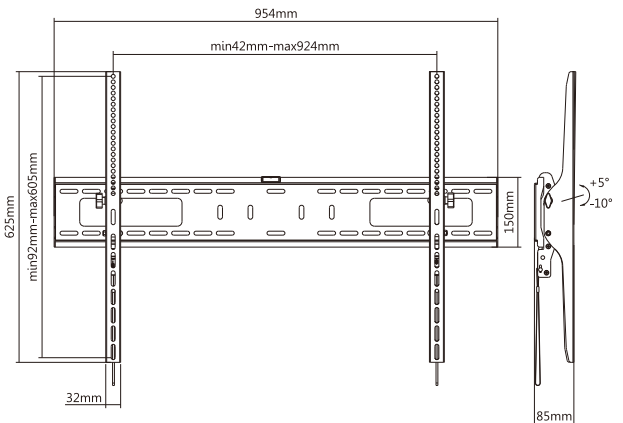

QP42-69T

MOST
60"-100"
MAX VESA 900x600

RATED
75kg/165lbs

Three Times
Strength
Tested

VESA
Compatible

200x200 300x200 300x300 400x200
400x300 400x400 600x400 600x600
800x600 900x600

RoHS

Automatically click-in spring lock with easily release cord

Q-Tee offers the most comprehensive range of brackets and mounts for LED / LCD / OLED and Plasma Displays. Our products are engineered to the highest quality and designed to fit VESA and Non-VESA standards to make installations quick and easy. Regardless of the application, Q-Tee has the solution to suit your requirements for both domestic and commercial applications.