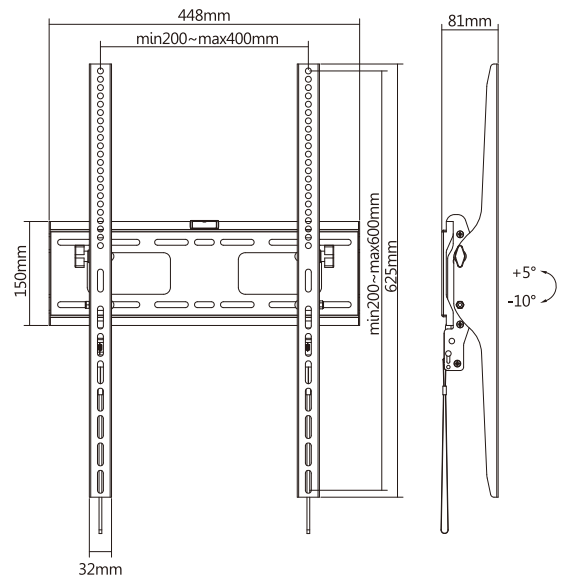

QP42-64AT

MOST
40"-75"
MAX VESA 400x600

RATED
75kg/165lbs

81mm

Spring Lock

Three Times
Strength
Tested

Anti-theft

Bubble Level

VESA
Compatible

200x200,300x200,
400x200,300x300,
400x300,400x400,
400x600

Lockable Design
prevents TV removal or theft
(padlock not included & 4.5mm
shackle size)

**Quick-Release Spring Locks
with Pull Straps**
for quick installation and removal

Toolless Tilt
for flexible adjustment of viewing position

+5°~-10°

Q-Tee offers the most comprehensive range of brackets and mounts for LED / LCD / OLED and Plasma Displays. Our products are engineered to the highest quality and designed to fit VESA and Non-VESA standards to make installations quick and easy. Regardless of the application, Q-Tee has the solution to suit your requirements for both domestic and commercial applications.