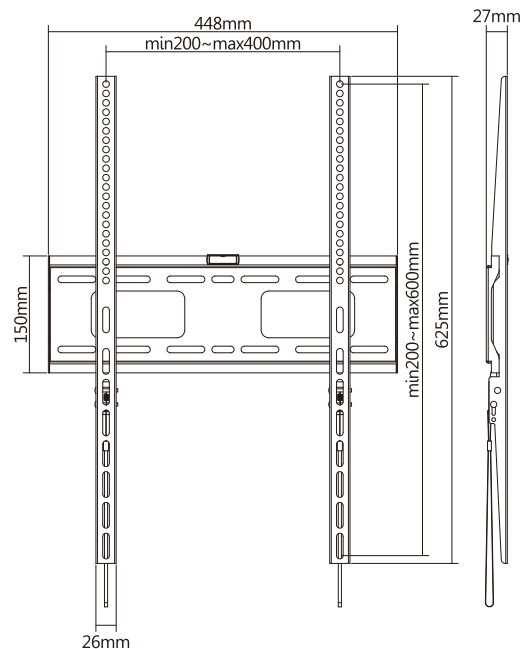

**QP42-64AF**

MOST  
**40"-75"**  
(MAX VESA 400x600)

**RATED**  
**75kg/165lbs**

**27mm**

**Three Times  
Strength  
Tested**

**VESA**  
Compatible

200x200, 300x200,  
400x200, 300x300,  
400x300, 400x400,  
400x600

Q-Tee offers the most comprehensive range of brackets and mounts for LED / LCD / OLED and Plasma Displays. Our products are engineered to the highest quality and designed to fit VESA and Non-VESA standards to make installations quick and easy. Regardless of the application, Q-Tee has the solution to suit your requirements for both domestic and commercial applications.