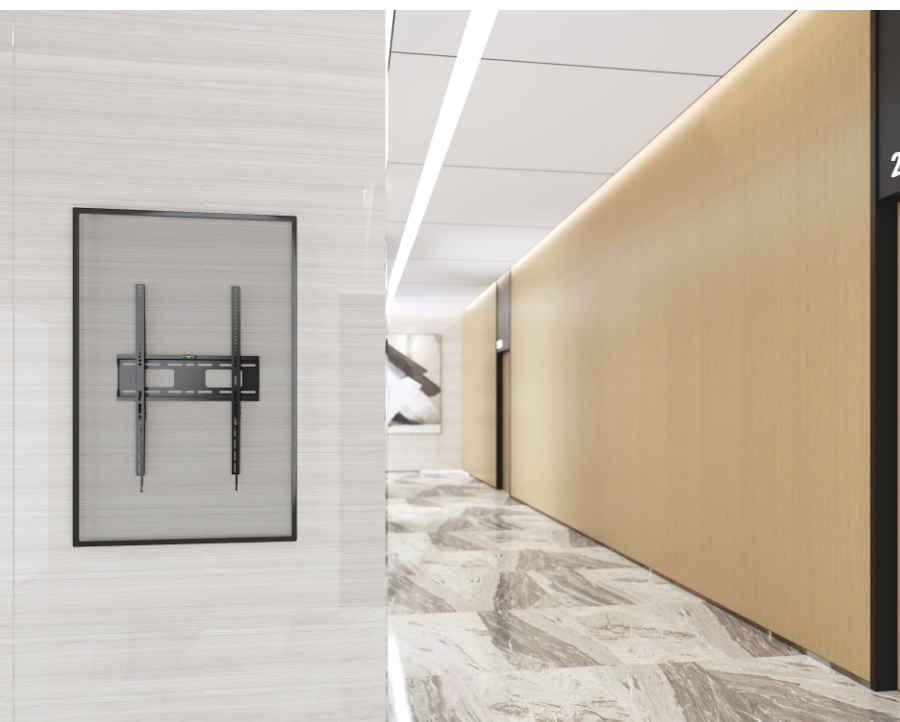

**QP42-64AF**

MOST  
**40"-75"**  
(MAX VESA 400x600)

**RATED**  
**75kg/165lbs**

**27mm**

**Three Times  
Strength  
Tested**

**VESA**  
Compatible

200x200, 300x200,  
400x200, 300x300,  
400x300, 400x400,  
400x600

Q-Tee offers the most comprehensive range of brackets and mounts for LED / LCD / OLED and Plasma Displays. Our products are engineered to the highest quality and designed to fit VESA and Non-VESA standards to make installations quick and easy. Regardless of the application, Q-Tee has the solution to suit your requirements for both domestic and commercial applications.