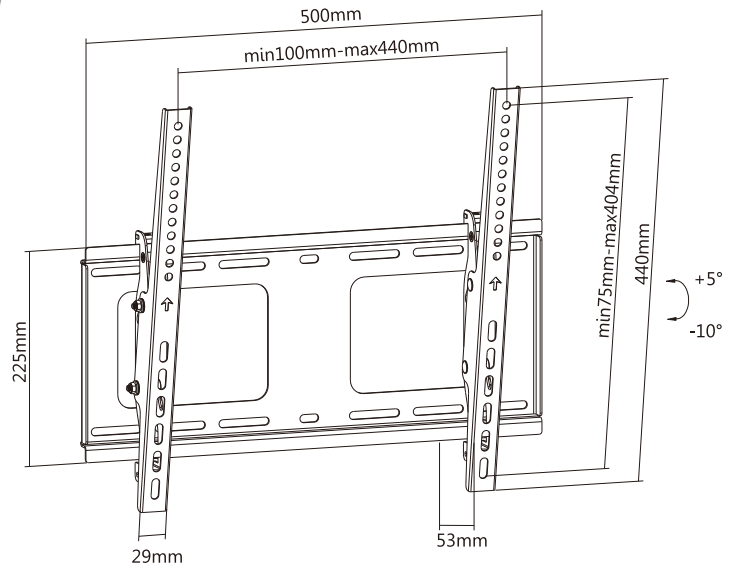

HEAVY-DUTY TILT TV WALL MOUNT

For most 23"-40" Curved & Flat panel TVs

QP38-44T

MOST
23"-40"
MAX VESA 400x400

RATED
80kg/176lbs

Four Times
Strength
Tested

53mm

Curved TV

VESA
Compatible

200x200, 400x200,
300x300, 400x400

+5°~-10°

Q-Tee offers the most comprehensive range of brackets and mounts for LED / LCD / OLED and Plasma Displays. Our products are engineered to the highest quality and designed to fit VESA and Non-VESA standards to make installations quick and easy. Regardless of the application, Q-Tee has the solution to suit your requirements for both domestic and commercial applications.