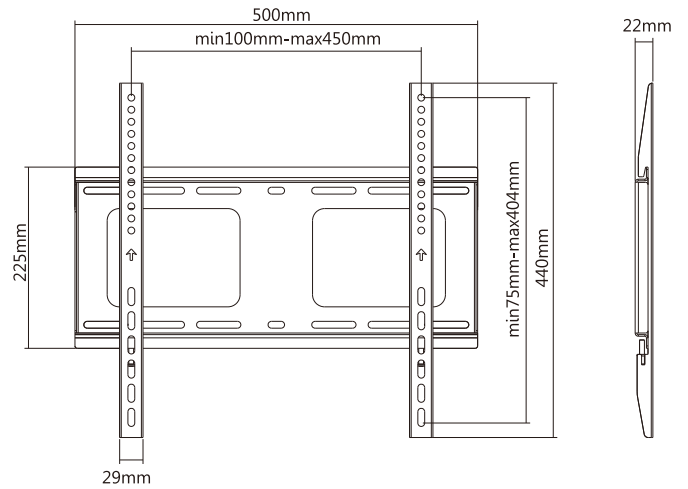

Heavy-duty Fixed TV Wall Mount

For most 23"-40" Flat Panel TVs

QP38-44F

MOST
23"-40"
MAX VESA 400x400

RATED
80kg/176lbs

Four Times
Strength
Tested

22mm

VESA
Compatible

200x200, 400x200,
300x300, 400x400

Q-Tee offers the most comprehensive range of brackets and mounts for LED / LCD / OLED and Plasma Displays. Our products are engineered to the highest quality and designed to fit VESA and Non-VESA standards to make installations quick and easy. Regardless of the application, Q-Tee has the solution to suit your requirements for both domestic and commercial applications.