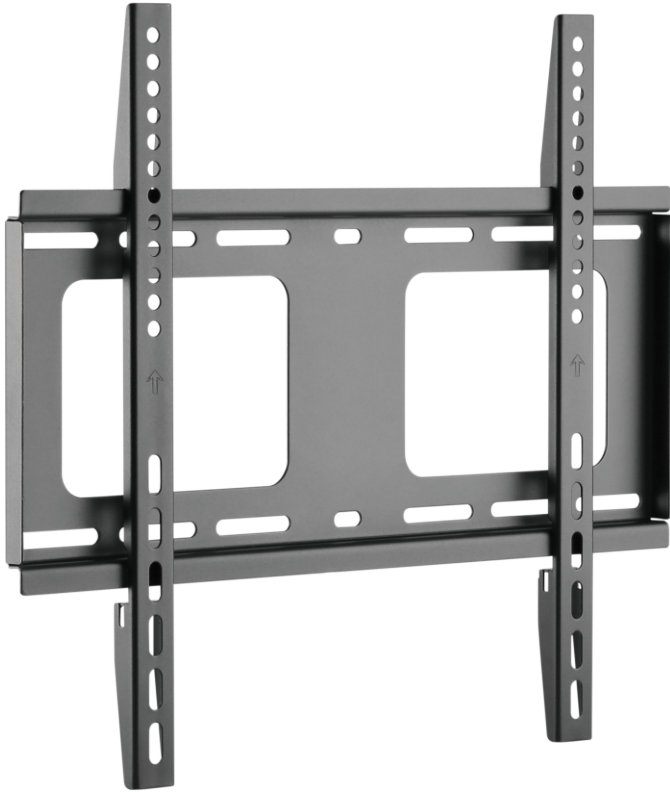

Heavy-duty Fixed TV Wall Mount

For most 23"-40" Flat Panel TVs

QP38-44F

MOST
23"-40"
MAX VESA 400x400

RATED
80kg/176lbs

Four Times
Strength
Tested

22mm

VESA
Compatible

200x200, 400x200,
300x300, 400x400

Q-Tee offers the most comprehensive range of brackets and mounts for LED / LCD / OLED and Plasma Displays. Our products are engineered to the highest quality and designed to fit VESA and Non-VESA standards to make installations quick and easy. Regardless of the application, Q-Tee has the solution to suit your requirements for both domestic and commercial applications.