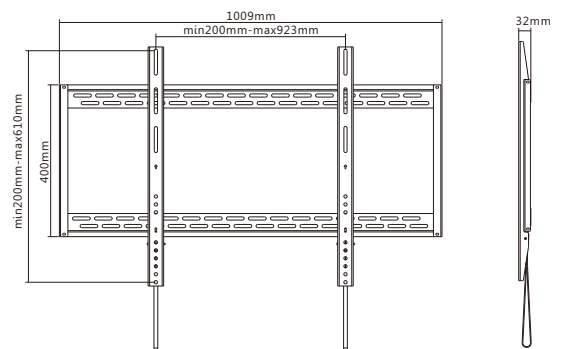

**QP37-69F**

**FIXED**

MOST  
**60"-100"**  
MAX VESA 900x600

**RATED**  
**100kg/220lbs**

DEPTH  
32mm

**Four Times**  
**Strength**  
**Tested**

Direction Indicator

Spring Lock

**VESA**  
Compatible

200x200 300x300 400x200  
400x400 600x400 800x400  
800x600 900x600

Q-Tee offers the most comprehensive range of brackets and mounts for LED / LCD / OLED and Plasma Displays. Our products are engineered to the highest quality and designed to fit VESA and Non-VESA standards to make installations quick and easy. Regardless of the application, Q-Tee has the solution to suit your requirements for both domestic and commercial applications.