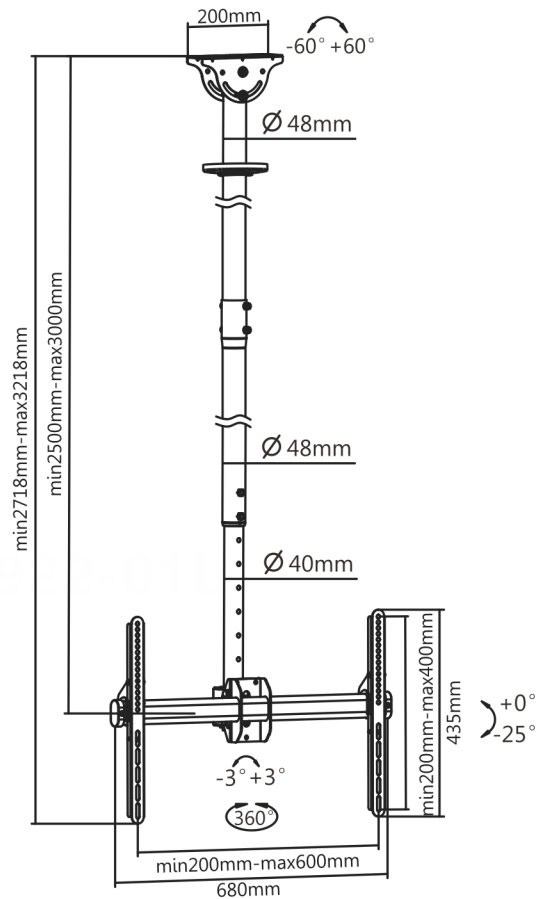

**QLB-CE946-01XL**

MOST  
**37"-70"**  
MAX VESA 600x400

RATED  
**50kg/110lbs**

Four Times  
Strength  
Tested

VESA  
Compatible

200x200 300x300  
400x200 400x400  
600x400

Supplied with 'Flange'

Q-Tee offers the most comprehensive range of brackets and mounts for LED / LCD / OLED and Plasma Displays. Our products are engineered to the highest quality and designed to fit VESA and Non-VESA standards to make installations quick and easy. Regardless of the application, Q-Tee has the solution to suit your requirements for both domestic and commercial applications.