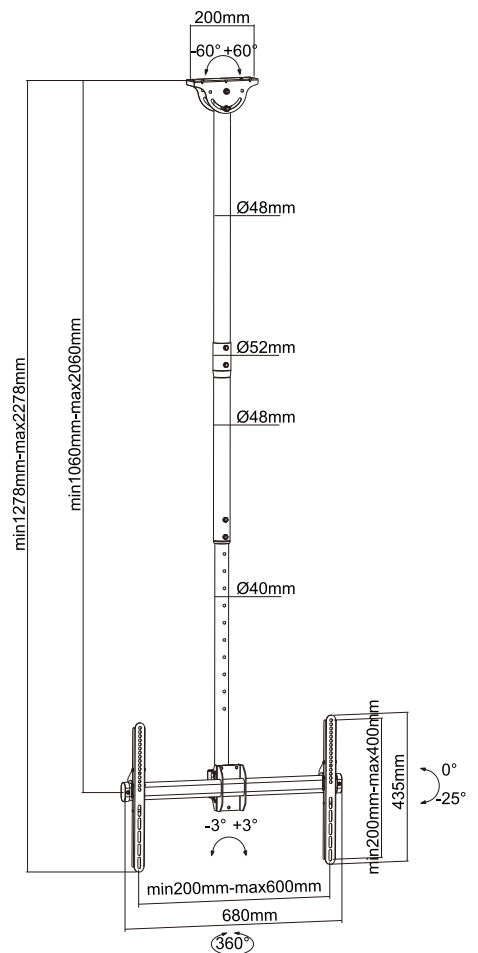

**QLB-CE946-01L**

MOST  
**40"-70"**  
MAX VESA 600x400

RATED  
**50kg/110lbs**

Four Times  
**Strength Tested**

VESA  
Compatible

200x200 300x300  
400x200 400x400  
600x400

Supplied with 'Flange'

**Cable Management**  
keeps everything organized

Q-Tee offers the most comprehensive range of brackets and mounts for LED / LCD / OLED and Plasma Displays. Our products are engineered to the highest quality and designed to fit VESA and Non-VESA standards to make installations quick and easy. Regardless of the application, Q-Tee has the solution to suit your requirements for both domestic and commercial applications.