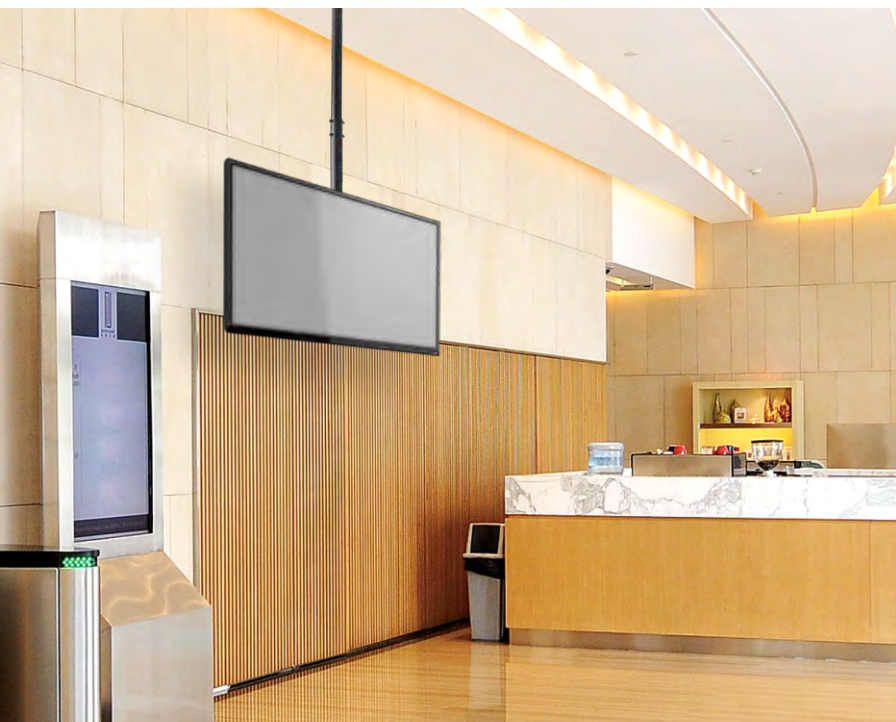

QLB-CE922-01L

MOST
23"-43"
MAX VESA 200x200

RATED
50kg/110lbs

Four Times
Strength
Tested

VESA
Compatible

100x100
200x100
200x200

Supplied with 'Flange'

Cable Management
keeps everything organized

Q-Tee offers the most comprehensive range of brackets and mounts for LED / LCD / OLED and Plasma Displays. Our products are engineered to the highest quality and designed to fit VESA and Non-VESA standards to make installations quick and easy. Regardless of the application, Q-Tee has the solution to suit your requirements for both domestic and commercial applications.