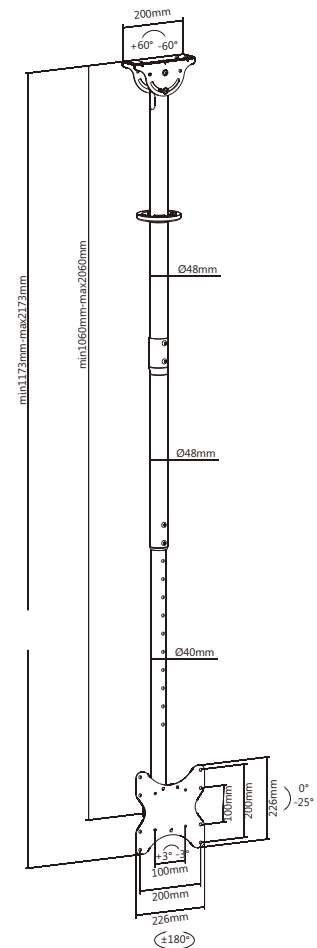

QLB-CE922-01L

MOST
23"-43"
MAX VESA 200x200

RATED
50kg/110lbs

Four Times
Strength
Tested

VESA
Compatible

100x100
200x100
200x200

Supplied with 'Flange'

Cable Management
keeps everything organized

Q-Tee offers the most comprehensive range of brackets and mounts for LED / LCD / OLED and Plasma Displays. Our products are engineered to the highest quality and designed to fit VESA and Non-VESA standards to make installations quick and easy. Regardless of the application, Q-Tee has the solution to suit your requirements for both domestic and commercial applications.