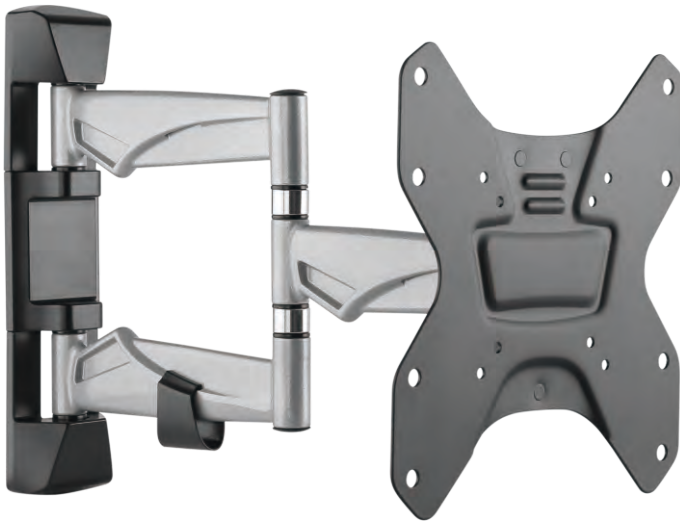

QDA20-223

MOST
23"-42"
MAX VESA 200x200

RATED
30kg/66lbs

Four Times
Strength
Tested

VESA
Compatible

75x75 100x100
200x100 200x200

Q-Tee offers the most comprehensive range of brackets and mounts for LED / LCD / OLED and Plasma Displays. Our products are engineered to the highest quality and designed to fit VESA and Non-VESA standards to make installations quick and easy. Regardless of the application, Q-Tee has the solution to suit your requirements for both domestic and commercial applications.