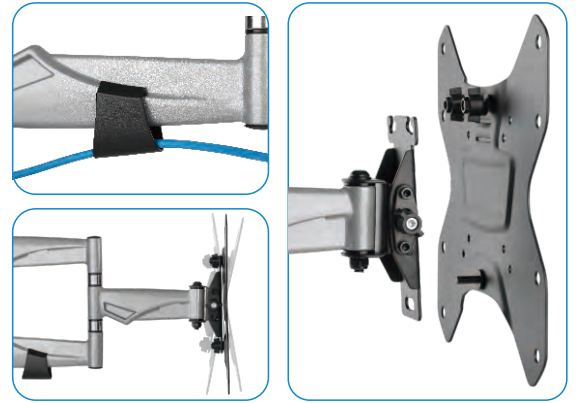

QDA20-223

MOST
23"-42"
MAX VESA 200x200

RATED
30kg/66lbs

Four Times
Strength
Tested

VESA
Compatible

75x75 100x100
200x100 200x200

Q-Tee offers the most comprehensive range of brackets and mounts for LED / LCD / OLED and Plasma Displays. Our products are engineered to the highest quality and designed to fit VESA and Non-VESA standards to make installations quick and easy. Regardless of the application, Q-Tee has the solution to suit your requirements for both domestic and commercial applications.