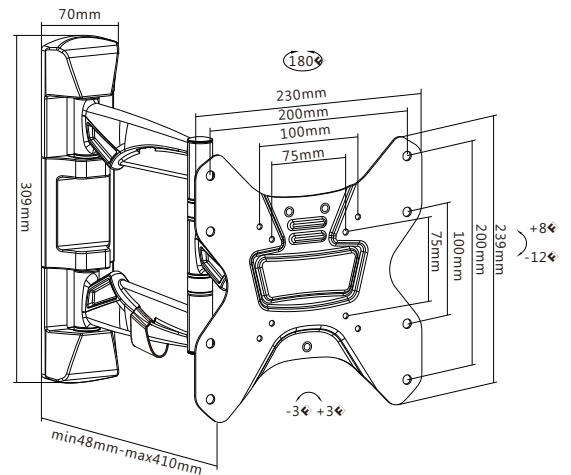

QDA20-223

MOST
23"-42"
MAX VESA 200x200

RATED
30kg/66lbs

Four Times
Strength
Tested

VESA
Compatible

75x75 100x100
200x100 200x200

Q-Tee offers the most comprehensive range of brackets and mounts for LED / LCD / OLED and Plasma Displays. Our products are engineered to the highest quality and designed to fit VESA and Non-VESA standards to make installations quick and easy. Regardless of the application, Q-Tee has the solution to suit your requirements for both domestic and commercial applications.