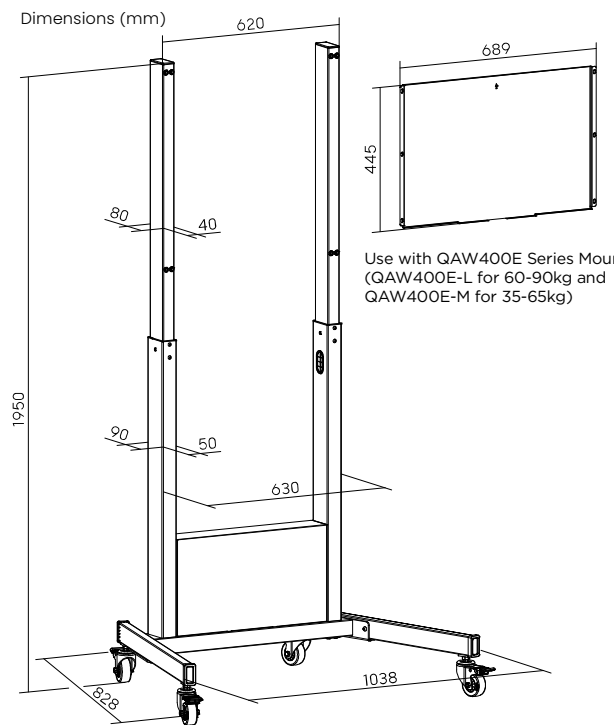

HEIGHT ADJUSTABLE COUNTERBALANCE TROLLEY FOR INTERACTIVE DISPLAYS

QAW400E-FS

Cable Management
keeps everything organised

Heavy-Duty Casters with Locking Mechanism
can be moved or stopped at will

Weight Balance Design
easily accommodates the different weights of displays

Q-Tee offers the most comprehensive range of brackets and mounts for LED / LCD / OLED and Plasma Displays. Our products are engineered to the highest quality and designed to fit VESA and Non-VESA standards to make installations quick and easy. Regardless of the application, Q-Tee has the solution to suit your requirements for both domestic and commercial applications.