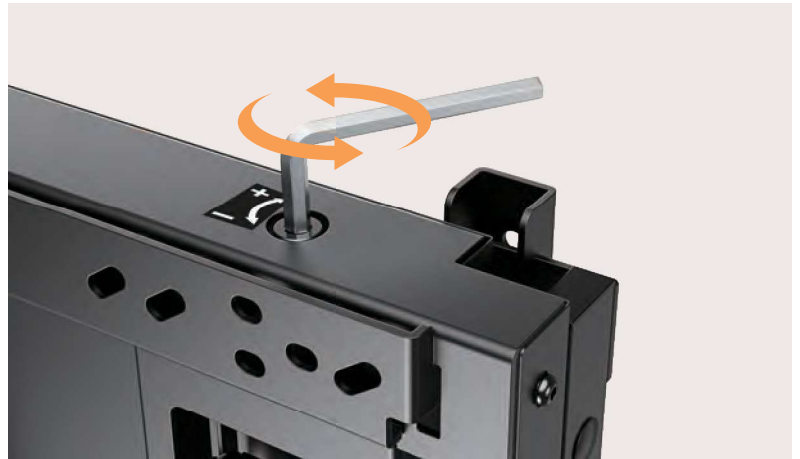

HEIGHT ADJUSTABLE COUNTERBALANCE TROLLEY FOR INTERACTIVE DISPLAYS

QAW400E-FS

Cable Management
keeps everything organised

Heavy-Duty Casters with Locking Mechanism
can be moved or stopped at will

Weight Balance Design
easily accommodates the different weights of displays

Q-Tee offers the most comprehensive range of brackets and mounts for LED / LCD / OLED and Plasma Displays. Our products are engineered to the highest quality and designed to fit VESA and Non-VESA standards to make installations quick and easy. Regardless of the application, Q-Tee has the solution to suit your requirements for both domestic and commercial applications.