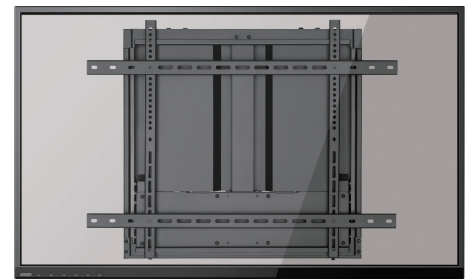

QAW400-L MOST 75"-95" (MAX VESA 800x600) [RATED 60-90kg 132-198lbs] 127mm Four Times Strength Tested Bubble Level VESA Compatible 200x200, 300x200, 400x200, 300x300, 400x300, 400x400, 600x400, 700x400, 800x400, 800x500, 800x600 

Weight Balance Design
easily accommodates the different weights of displays

Keyhole Pattern
for easy and quick installation

Compact Design
allows the mount to hide behind the screen when not in use

400mm (15.7")
Smooth Height Adjustment
allows for any desired display position

Q-Tee offers the most comprehensive range of brackets and mounts for LED / LCD / OLED and Plasma Displays. Our products are engineered to the highest quality and designed to fit VESA and Non-VESA standards to make installations quick and easy. Regardless of the application, Q-Tee has the solution to suit your requirements for both domestic and commercial applications.