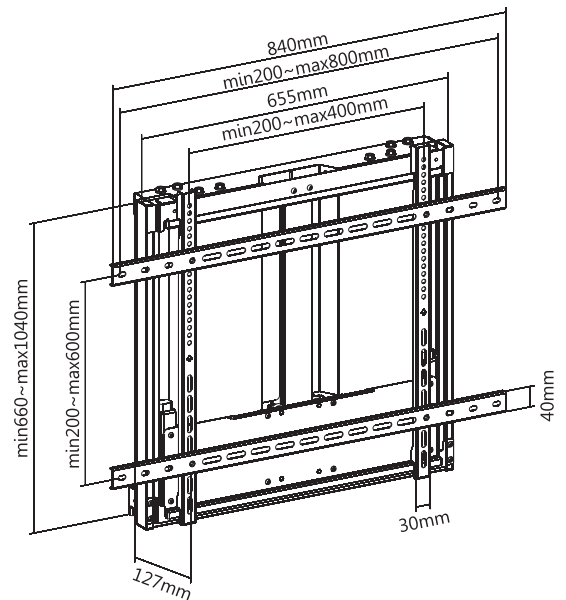

QAW400-L MOST 75"-95" (MAX VESA 800x600) [RATED 60-90kg 132-198lbs] 127mm Four Times Strength Tested Bubble Level VESA Compatible 200x200, 300x200, 400x200, 300x300, 400x300, 400x400, 600x400, 700x400, 800x400, 800x500, 800x600 

Weight Balance Design
easily accommodates the different weights of displays

Keyhole Pattern
for easy and quick installation

Compact Design
allows the mount to hide behind the screen when not in use

400mm (15.7")
Smooth Height Adjustment
allows for any desired display position

Q-Tee offers the most comprehensive range of brackets and mounts for LED / LCD / OLED and Plasma Displays. Our products are engineered to the highest quality and designed to fit VESA and Non-VESA standards to make installations quick and easy. Regardless of the application, Q-Tee has the solution to suit your requirements for both domestic and commercial applications.