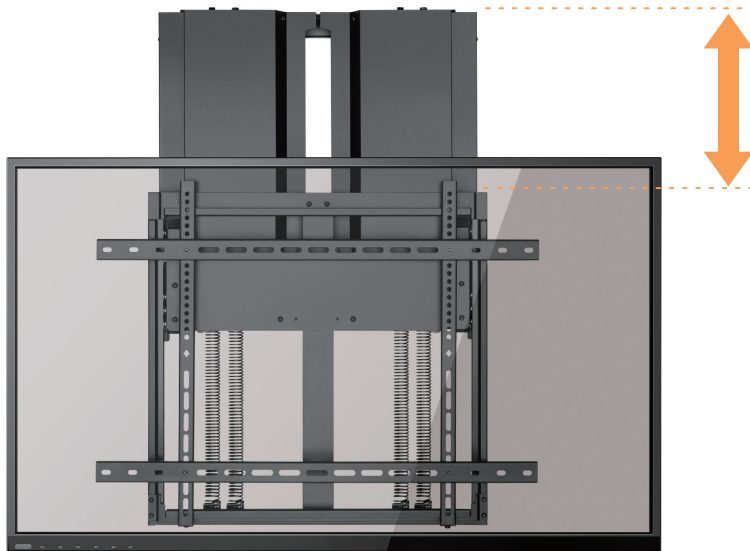

QAW400-L MOST 75"-95" (MAX VESA 800x600) [RATED 60-90kg 132-198lbs] 127mm Four Times Strength Tested Bubble Level VESA Compatible 200x200, 300x200, 400x200, 300x300, 400x300, 400x400, 600x400, 700x400, 800x400, 800x500, 800x600 

Weight Balance Design
easily accommodates the different weights of displays

Keyhole Pattern
for easy and quick installation

Compact Design
allows the mount to hide behind the screen when not in use

400mm (15.7")
Smooth Height Adjustment
allows for any desired display position

Q-Tee offers the most comprehensive range of brackets and mounts for LED / LCD / OLED and Plasma Displays. Our products are engineered to the highest quality and designed to fit VESA and Non-VESA standards to make installations quick and easy. Regardless of the application, Q-Tee has the solution to suit your requirements for both domestic and commercial applications.