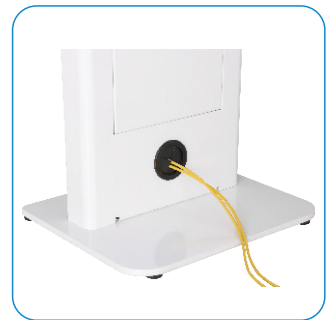

QAD31

Fit Screen Size
9.7"/12.9"

RATED
2kg/4.4lbs

Q-Tee offers the most comprehensive range of brackets and mounts for LED / LCD / OLED and Plasma Displays. Our products are engineered to the highest quality and designed to fit VESA and Non-VESA standards to make installations quick and easy. Regardless of the application, Q-Tee has the solution to suit your requirements for both domestic and commercial applications.