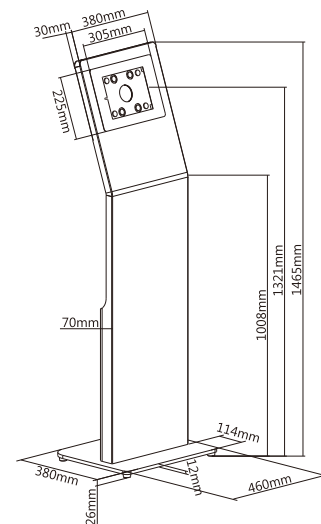

QAD31

Fit Screen Size
9.7"/12.9"

RATED
2kg/4.4lbs

Q-Tee offers the most comprehensive range of brackets and mounts for LED / LCD / OLED and Plasma Displays. Our products are engineered to the highest quality and designed to fit VESA and Non-VESA standards to make installations quick and easy. Regardless of the application, Q-Tee has the solution to suit your requirements for both domestic and commercial applications.