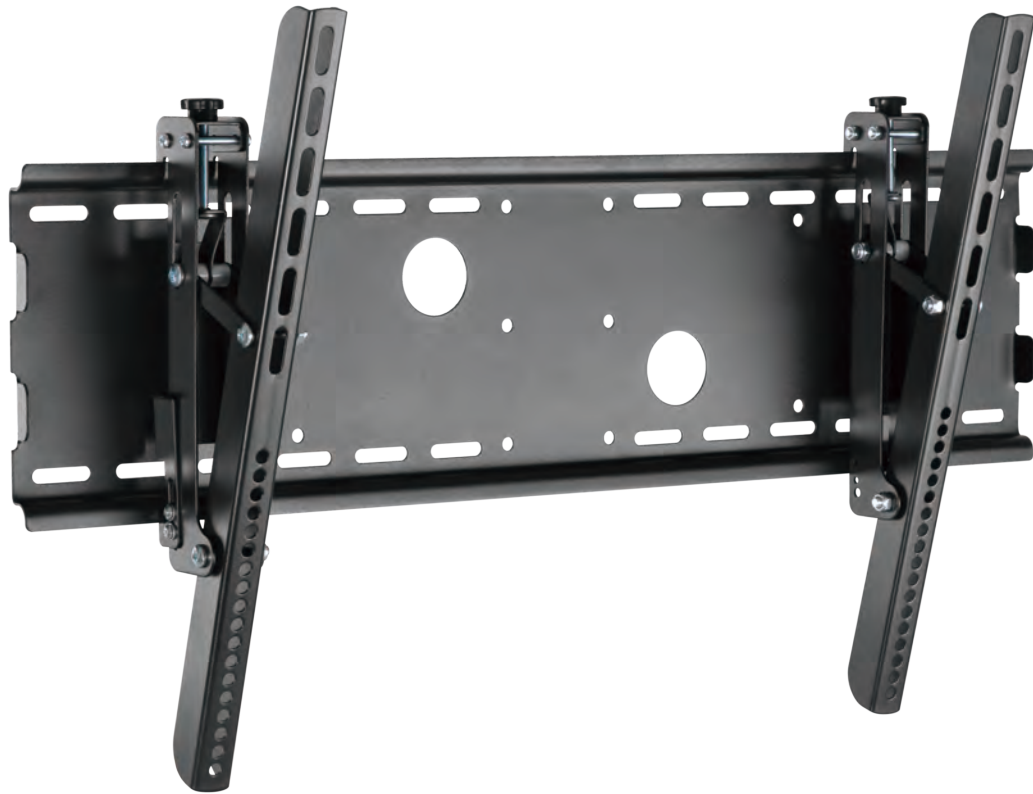

**PB-14B**

MOST  
37"-70"  
MAX VESA 600x400

RATED  
75kg/165lbs

80mm

Three Times  
Strength  
Tested

VESA  
Compatible

200x200, 400x200  
300x300, 400x400, 600x400

0°~+15°

Q-Tee offers the most comprehensive range of brackets and mounts for LED / LCD / OLED and Plasma Displays. Our products are engineered to the highest quality and designed to fit VESA and Non-VESA standards to make installations quick and easy. Regardless of the application, Q-Tee has the solution to suit your requirements for both domestic and commercial applications.