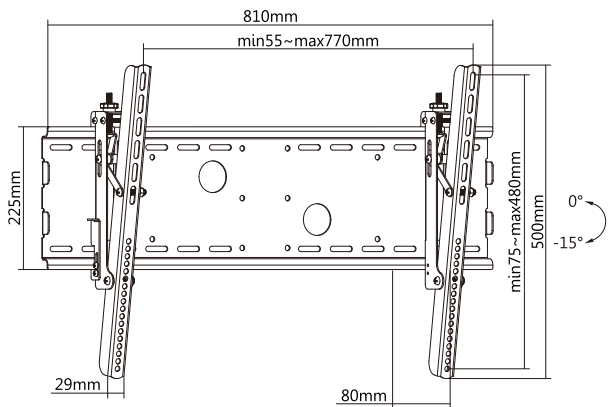

**PB-14B**

MOST  
37"-70"  
MAX VESA 600x400

RATED  
75kg/165lbs

80mm

Three Times  
Strength  
Tested

VESA  
Compatible

200x200, 400x200  
300x300, 400x400, 600x400

0°~+15°

Q-Tee offers the most comprehensive range of brackets and mounts for LED / LCD / OLED and Plasma Displays. Our products are engineered to the highest quality and designed to fit VESA and Non-VESA standards to make installations quick and easy. Regardless of the application, Q-Tee has the solution to suit your requirements for both domestic and commercial applications.