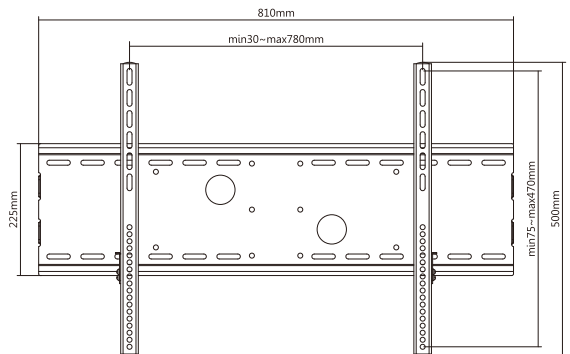

**PB-13B**

MOST  
**37"-70"**  
MAX VESA 600x400

RATED  
**75kg/165lbs**

32mm

Three Times  
Strength  
Tested

VESA  
Compatible

200x200, 400x200  
300x300, 400x400, 600x400

Colour

RoHS

Q-Tee offers the most comprehensive range of brackets and mounts for LED / LCD / OLED and Plasma Displays. Our products are engineered to the highest quality and designed to fit VESA and Non-VESA standards to make installations quick and easy. Regardless of the application, Q-Tee has the solution to suit your requirements for both domestic and commercial applications.