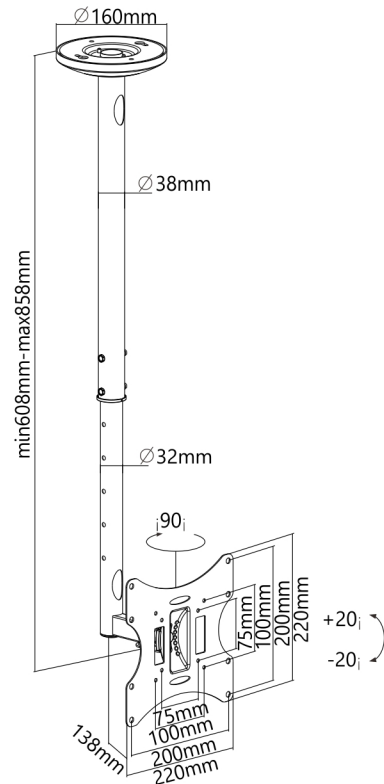

LDC-504A

MOST
23"-42"
MAX VESA 200x200

RATED
30kg/66lbs

VESA
Compatible

75x75 100x100
200x100 200x200

608-858mm

Three Times
Strength
Tested

RoHS

Q-Tee offers the most comprehensive range of brackets and mounts for LED / LCD / OLED and Plasma Displays. Our products are engineered to the highest quality and designed to fit VESA and Non-VESA standards to make installations quick and easy. Regardless of the application, Q-Tee has the solution to suit your requirements for both domestic and commercial applications.