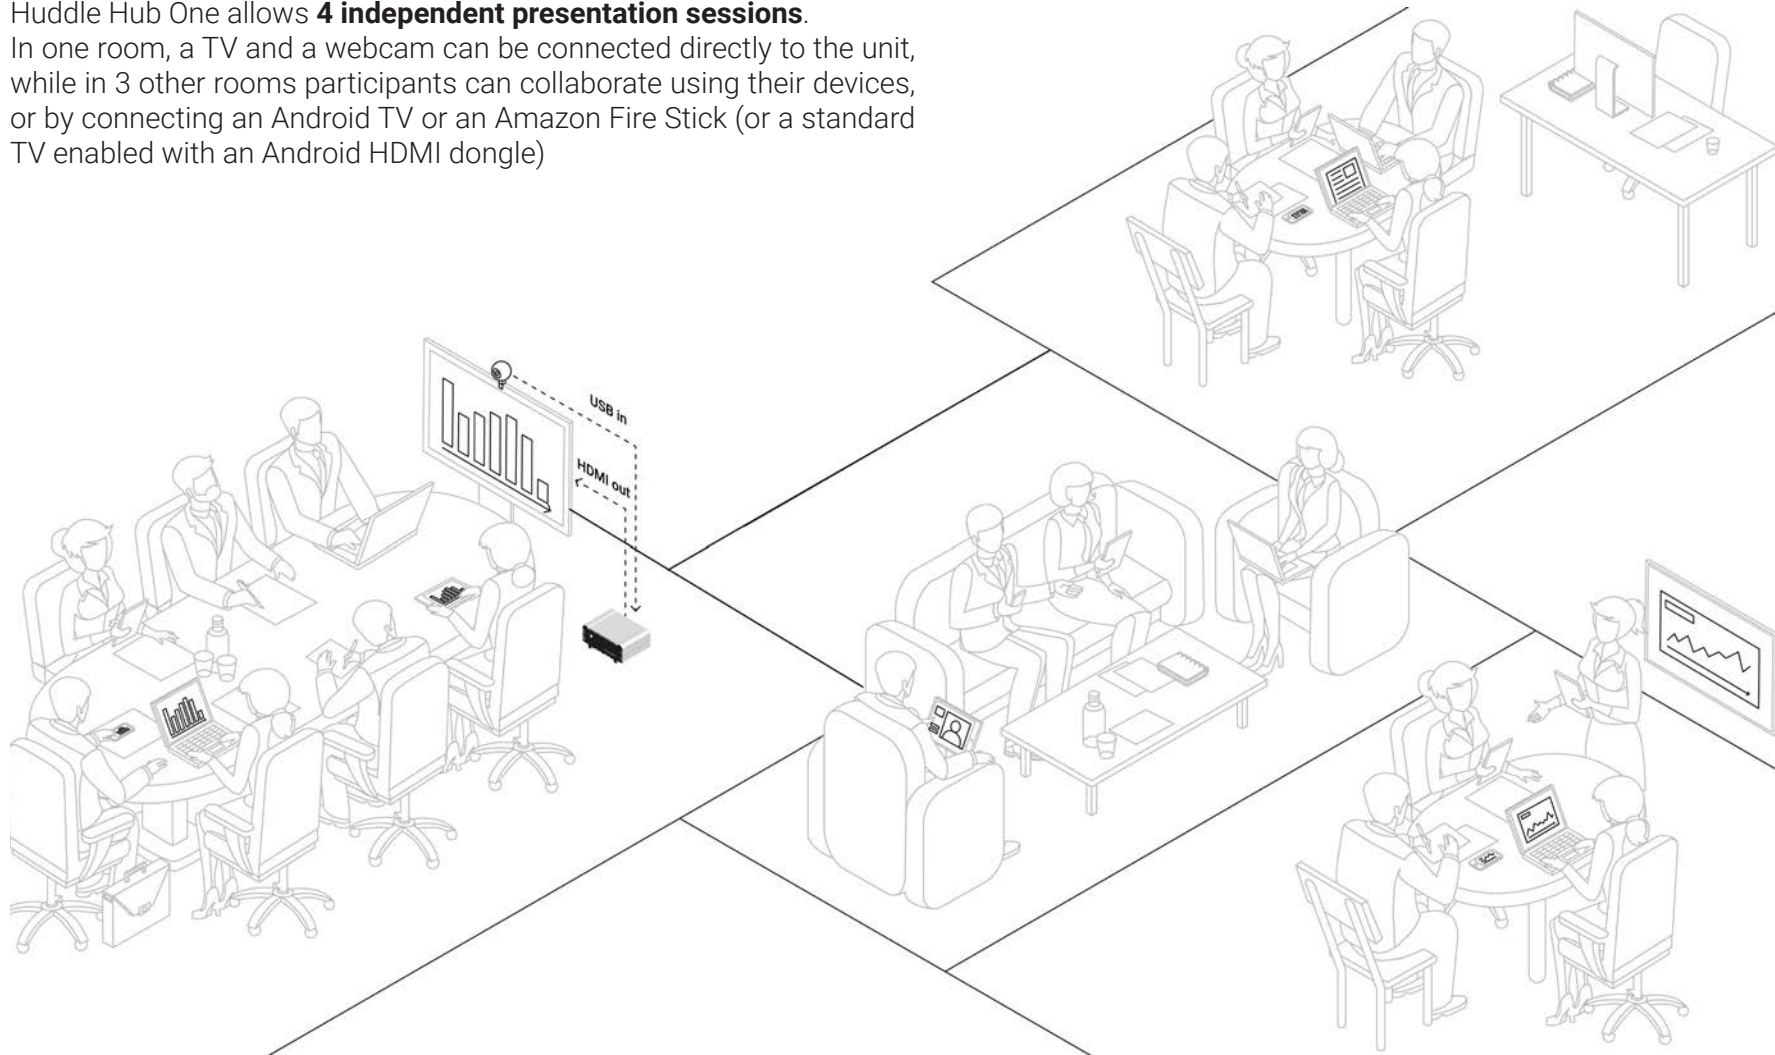

# 1 Unit, 4 Concurrent Wireless Presentations

Huddle Hub One allows **4 independent presentation sessions**.

In one room, a TV and a webcam can be connected directly to the unit, while in 3 other rooms participants can collaborate using their devices, or by connecting an Android TV or an Amazon Fire Stick (or a standard TV enabled with an Android HDMI dongle)